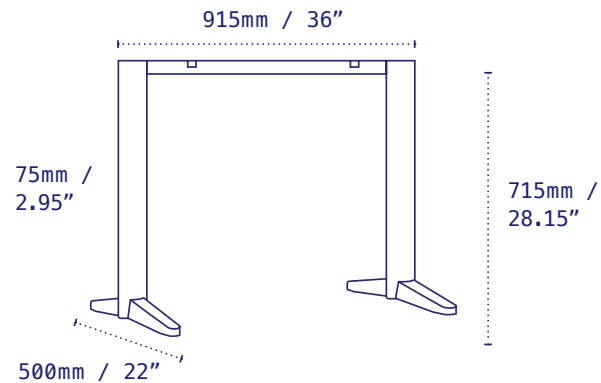

Trail T-Base

T-Base is the next exciting product joining NOROCK's Trail family. This twin base offers the NOROCK patented self-stabilising function for your larger, rectangular tabletops. Perfectly matched with all Trail bases and complementing other NOROCK designs, the T-Base is ADA compliant.

Model	Trail T-Base
Part Number	TTST22
Material	Powder coated steel
Base Diameter	915mm x 500mm – 36" x 22"
Style	Dining height
Height excl. Table Top	715mm – 28.15"
Column	75mm – 2.95"
Top Plate	Fixed
Gross Weight (GW)	16.5kg
Net Weight (NW)	13.6kg
Carton Measurement	750 x 960 x 100mm
Max Recommended Top Size	1270mm x 800mm – 50" x 32" Dining