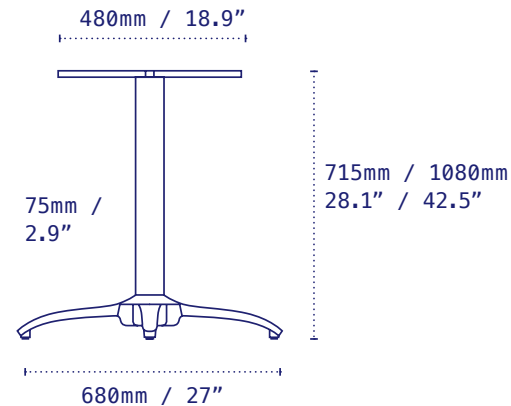

Model	Avenue
Part Number	AVAL27
Material	Powder Coated Aluminium
Base Diameter	680mm - 27"
Style	Dining height / Bar height
Height excl. Table Top	715mm - 28.1" Dining / 1080mm - 42.5" Bar
Column	75mm - 2.9"
Top Plate	Fixed
Gross Weight (GW)	6.2kg - 11.0lbs
Net Weight (NW)	5kg - 13.6lbs
Carton Measurement	600 x 600 x 100mm - 23.6 x 23.6 x 4"
Max Recommended Top Size	860mm - 34" Dining / 760mm - 30" Bar