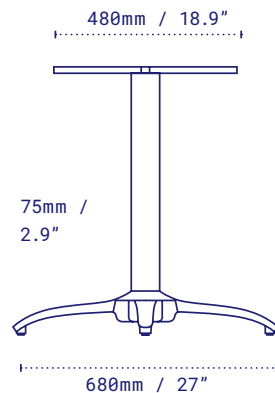

## DETAILS

<b>Model</b>	Avenue
<b>Part number</b>	AVAL27
<b>Material</b>	Powder Coated Aluminium
<b>Base diameter</b>	680mm - 27"
<b>Style</b>	Dining height / Bar height
<b>Height</b> excl. table top	715mm / 28.1" Dining 1035mm / 40.7" Bar 1080mm / 42.5" Bar (EU only)
<b>Column</b>	75mm - 2.9"
<b>Top plate</b>	Fixed
<b>Gross weight</b>	6.3kg - 13.8lbs
<b>Net weight</b>	5.1kg - 11.2lbs
<b>Carton measurement</b>	600 x 600 x 100mm - 23.6 x 23.6 x 4"
<b>Max recommended top size</b>	860mm / 34" □ Dining 1010mm / 40" ○ Dining 760mm / 30" □ Bar 860mm / 34" ○ Bar

- Sandstone Black Part No: AVAL27BK/B\*
- Metallic Silver Part No: AVAL27SI/B\*
- White Part No: AVAL27WH/B\*
- Rust Part No: AVAL27RU/B\*
- Antique Bronze Part No: AVAL27AB/B\*

\* / B denotes bar height