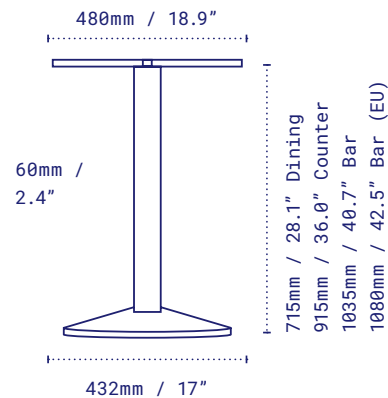

# Sol 17

Eagle Bay, Australia

The newest member of the NOROCK family, Sol is perfect for cosy spaces indoors and outdoors. Our first cone-shaped disc base allows for our self-stabilising technology to sit under the column, like our x-bases, and then run seamlessly flush to the ground at the feet. A much-requested base from designers and business operators alike. Sol is your go-to for small spaces.

## DETAILS

<b>Model</b>	Sol
<b>Part number</b>	SLST17
<b>Material</b>	Powder-coated steel with a zinc phosphate layer for added corrosion resistance
<b>Base diameter</b>	432mm - 17"
<b>Style</b>	Dining height / Bar height
<b>Height excl. table top</b>	715mm / 28.1" Dining 915mm / 36.0" Counter 1035mm / 40.7" Bar 1080mm / 42.5" Bar (EU only)
<b>Column</b>	60mm - 2.4"
<b>Top plate</b>	Fixed
<b>Gross weight</b>	10.6kg / 23.4lbs Dining 10.6kg / 23.4lbs Counter 11kg / 24.2lbs Bar
<b>Net weight</b>	9.1kg / 20.1lbs Dining 9.6kg / 21.3lbs Counter 9.9kg / 21.8lbs Bar
<b>Carton measurement</b>	530 x 640 x 100mm / 20.8 x 25.1 x 3.9" Dining 530 x 640 x 100mm / 20.8 x 25.1 x 3.9" Counter 530 x 640 x 100mm / 20.8 x 25.1 x 3.9" Bar
<b>Max recommended top size</b>	600mm / 24" <input type="checkbox"/> Dining 760mm / 30" <input type="radio"/> Dining 550mm / 22" <input type="checkbox"/> Bar 600mm / 24" <input type="radio"/> Bar

■ Sandstone Black Part No: SLST17BK/B\*

\* / B denotes bar height