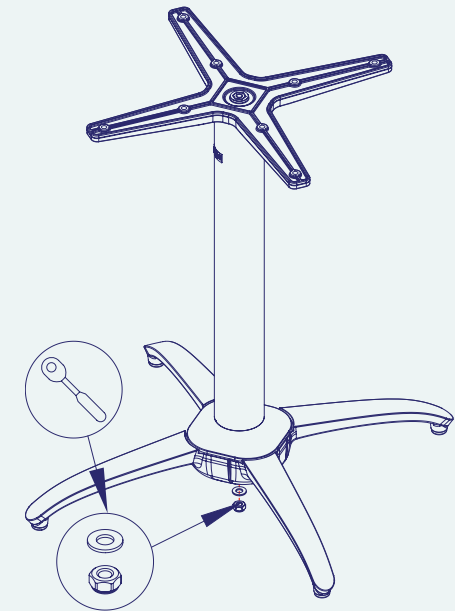

## HARDWARE INCLUDED

-  2 x M10 Nut
-  1 x M10 Washer
-  1 x M10 Nyloc

## HAND TOOLS REQUIRED TO ASSEMBLE\*

-  17mm Spanner
-  17mm Socket wrench

\*Not supplied.

1.

2.

3.

4.

5.