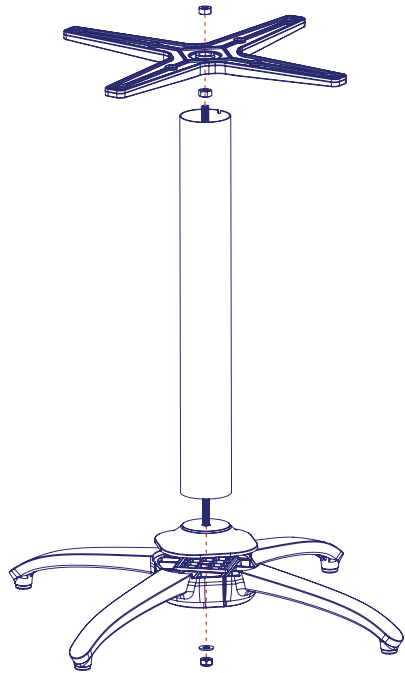

## HARDWARE INCLUDED

-  2 x M10 Nut
-  1 x M10 Washer
-  1 x M10 Nyloc

## HAND TOOLS REQUIRED TO ASSEMBLE\*

-  17mm Spanner
-  17mm Socket wrench

\*Not supplied.

1.

2.

3.

4.

5.