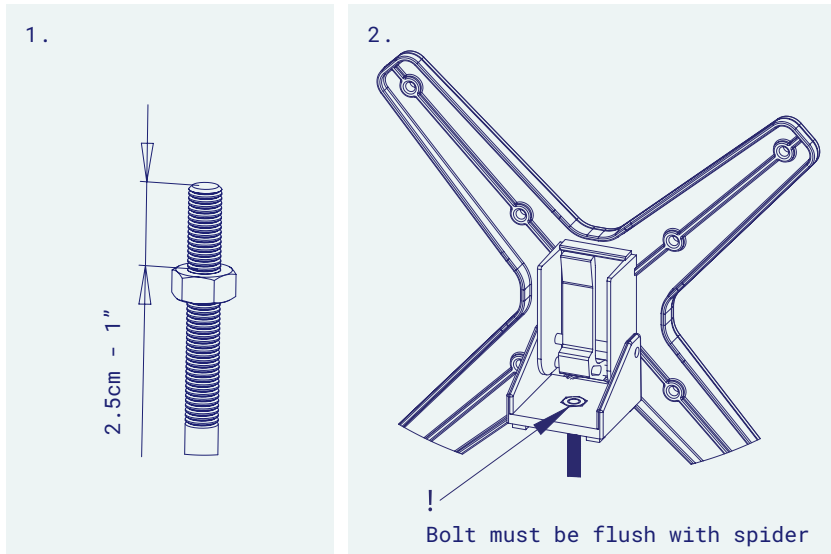

Terrace

HARDWARE INCLUDED

-  2 x M10 Nut
-  1 x M10 Washer
-  1 x M10 Nyloc

HAND TOOLS REQUIRED TO ASSEMBLE*

-  17mm Spanner
-  17mm Socket wrench

*Not supplied.

WATCH ASSEMBLY DEMO

All product information is correct at the time of printing but may be subject to change without notice. For the latest information please visit our website.