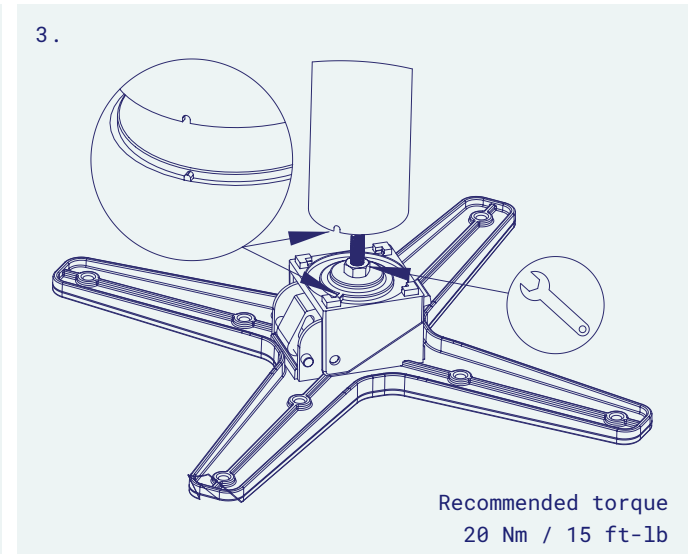

Terrace

HARDWARE INCLUDED

-  2 x M10 Nut
-  1 x M10 Washer
-  1 x M10 Nyloc

HAND TOOLS REQUIRED TO ASSEMBLE*

-  17mm Spanner
-  17mm Socket wrench

*Not supplied.

WATCH ASSEMBLY DEMO

All product information is correct at the time of printing but may be subject to change without notice. For the latest information please visit our website.