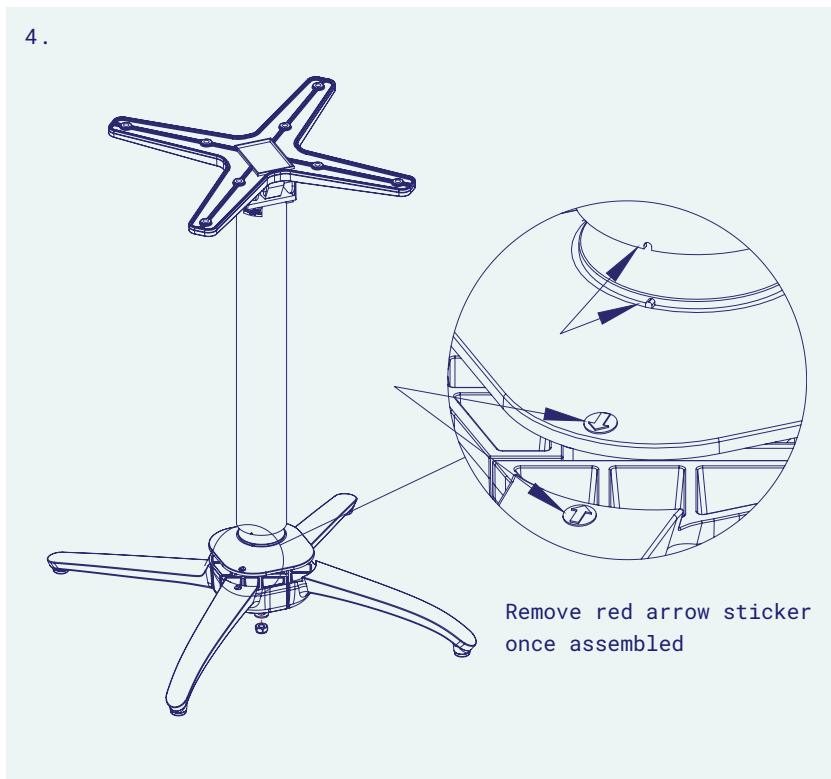

Terrace

HARDWARE INCLUDED

-  2 x M10 Nut
-  1 x M10 Washer
-  1 x M10 Nyloc

HAND TOOLS REQUIRED TO ASSEMBLE*

-  17mm Spanner
-  17mm Socket wrench

*Not supplied.

WATCH ASSEMBLY DEMO

All product information is correct at the time of printing but may be subject to change without notice. For the latest information please visit our website.