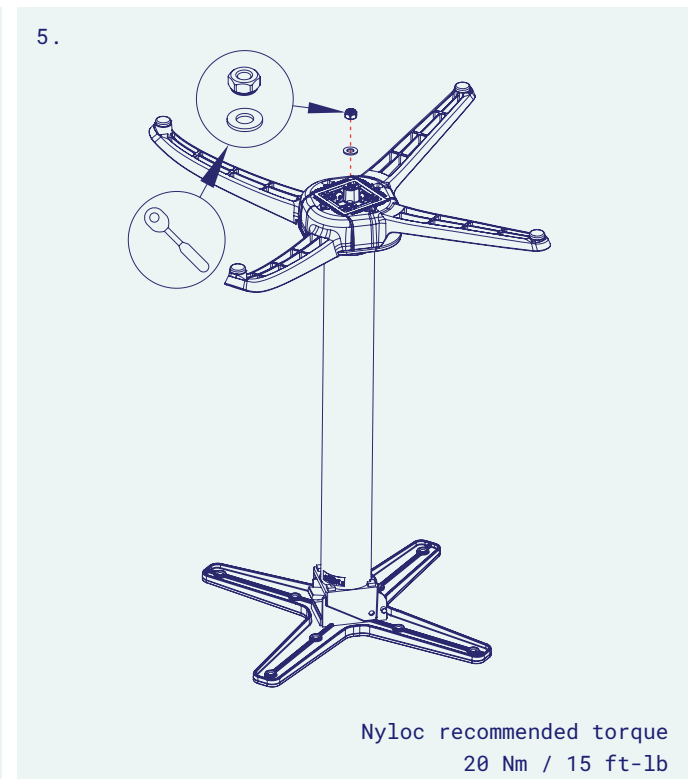

Terrace

HARDWARE INCLUDED

-  2 x M10 Nut
-  1 x M10 Washer
-  1 x M10 Nyloc

HAND TOOLS REQUIRED TO ASSEMBLE*

-  17mm Spanner
-  17mm Socket wrench

*Not supplied.

WATCH ASSEMBLY DEMO

All product information is correct at the time of printing but may be subject to change without notice. For the latest information please visit our website.