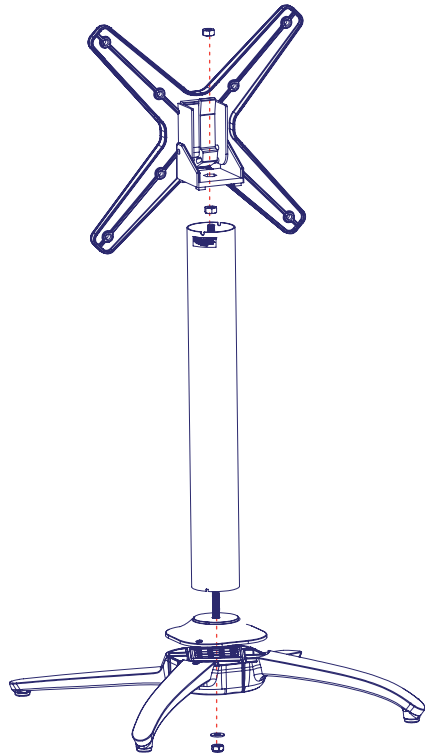

Terrace

HARDWARE INCLUDED

-  2 x M10 Nut
-  1 x M10 Washer
-  1 x M10 Nyloc

HAND TOOLS REQUIRED TO ASSEMBLE*

-  17mm Spanner
-  17mm Socket wrench

*Not supplied.

WATCH ASSEMBLY DEMO

All product information is correct at the time of printing but may be subject to change without notice. For the latest information please visit our website.