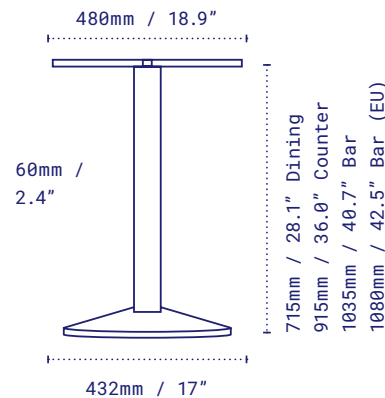

# Sol 17

Eagle Bay, Australia

The newest member of the NOROCK family, **Sol** is perfect for cosy spaces indoors and outdoors. Our first cone-shaped disc base allows for our self-stabilising technology to sit under the column, like our x-bases, and then run seamlessly flush to the ground at the feet. A much-requested base from designers and business operators alike. **Sol** is your go-to for small spaces.

## DETAILS

<b>Model</b>	Sol
<b>Part number</b>	SLST17
<b>Material</b>	Powder-coated steel with a zinc phosphate layer for added corrosion resistance
<b>Base diameter</b>	432mm - 17"
<b>Style</b>	Dining / Counter / Bar height
<b>Height excl. table top</b>	715mm / 28.1" Dining 915mm / 36.0" Counter 1035mm / 40.7" Bar 1080mm / 42.5" Bar (EU only)
<b>Column</b>	60mm - 2.4"
<b>Top plate</b>	Fixed
<b>Gross weight</b>	10.6kg / 23.4lbs Dining 10.6kg / 23.4lbs Counter 11kg / 24.2lbs Bar
<b>Net weight</b>	9.1kg / 20.1lbs Dining 9.6kg / 21.3lbs Counter 9.9kg / 21.8lbs Bar
<b>Carton measurement</b>	530 x 640 x 100mm / 20.8 x 25.2 x 3.9" Dining x Box 1 450 x 450 x 90mm / 17.7 x 17.7 x 3.5" Counter x Box 1 70 x 70 x 870mm / 2.7 x 2.7 x 34.3" Counter x Box 2 450 x 450 x 90mm / 17.7 x 17.7 x 3.5" Bar x Box 1 70 x 70 x 1035mm / 2.7 x 2.7 x 40.7" Bar x Box 2

<b>Max recommended top size</b>	700mm / 28" <input type="checkbox"/> Dining
	800mm / 32" <input type="checkbox"/> Dining
	550mm / 22" <input type="checkbox"/> Bar
	600mm / 24" <input type="checkbox"/> Bar

- Sandstone Black Part No: SLST17BK/C\*/B\*
- Metallic Silver Part No: SLST17SI/C\*/B\*
- White Part No: SLST17WH/C\*/B\*
- Rust Part No: SLST17RU/C\*/B\*
- Antique Bronze Part No: SLST17AB/C\*/B\*

\* / C denotes counter height  
\* / B denotes bar height