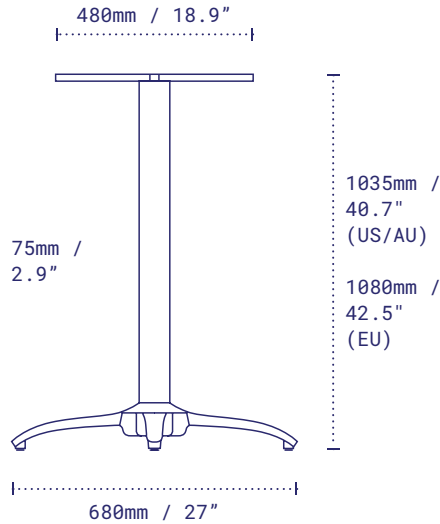

Avenue 27

AVAL27[CC*]B : BAR HEIGHT

The Avenue self-stabilising table base seamlessly blends classic architectural design with a modern practicality. Crafted to high-quality standards, the Avenue is a versatile choice for various settings.

Pictured: Avenue 27 Dining Height, Sandstone Black.

DETAILS

Material	Aluminium – Alodine protection with Powder Coat
Next-Level Protection also available	Aluminium – 3M Scotchkote protection with Powder Coat
Height excl. table top	1035mm / 40.7" Bar 1080mm / 42.5" Bar (EU only)
Base diameter	680mm / 27"
Column width	75mm / 2.9"
Top plate	Fixed
Net weight	5.6kg / 12.3lbs
Max recommended table top	○ 914mm / 36" □ 762mm / 30"
Resources	no-rock.com/product/avenue

PACKAGING

Carton	510 x 510 x 100mm / 20.0 x 20.0 x 3.9" x Box 1 83 x 84 x 1050mm / 3.2 x 3.3 x 41.3" x Box 2
Gross weight	6.8 kg / 14.9lbs

STANDARD COLOUR RANGE

- **Metallic Silver**
  Code: AVAL27SIB
- **Sandstone Black**
  Code: AVAL27BKB

NON-STANDARD COLOUR RANGE

- **Antique Bronze**
  Code: AVAL27ABB
- **Ash Grey**
  Code: AVAL27AGB
- **Jarrah Brown**
  Code: AVAL27JHB
- **Leeuwin Blue**
  Code: AVAL27LWB
- **Peppermint Green**
  Code: AVAL27PMB
- **Pindan Red**
  Code: AVAL27PDB
- **Rust**
  Code: AVAL27RUB
- **White**
  Code: AVAL27WHB

NR MARKETING PTY LTD
NOROCK USA LLC

INFO@NO-ROCK.COM
NO-ROCK.COM

SEPTEMBER 2023

All product information is correct at the time of printing but may be subject to change without notice. For the latest information please visit our website.