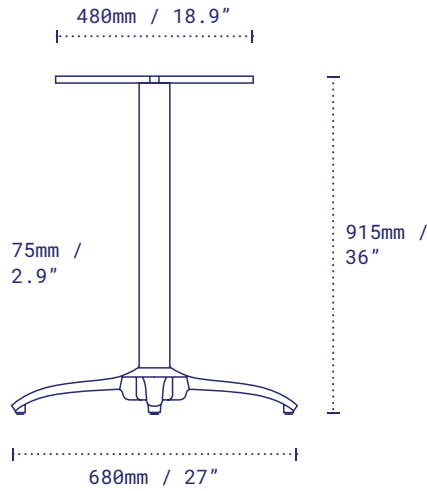

AVAL27[CC*]C : COUNTER HEIGHT

The Avenue self-stabilising table base seamlessly blends classic architectural design with a modern practicality. Crafted to high-quality standards, the Avenue is a versatile choice for various settings.

Pictured: Avenue 27 Dining Height, Sandstone Black.

DETAILS

	Material	Aluminium – Alodine protection with Powder Coat
	Next-Level Protection	Aluminium – 3M Scotchkote protection with Powder Coat also available
	Height	915mm / 36" Counter excl. table top
	Base diameter	680mm / 27"
	Column width	75mm / 2.9"
	Top plate	Fixed
	Net weight	5.3kg / 11.7lbs
	Resources	no-rock.com/product/avenue

PACKAGING

	Carton	510 x 510 x 100mm / 20.0 x 20.0 x 3.9" x Box 1 83 x 84 x 880mm / 3.2 x 3.3 x 34.6" x Box 2
	Gross weight	6.5kg / 14.3lbs

STANDARD COLOUR RANGE

- **Metallic Silver**
  Code: AVAL27SIC
- **Sandstone Black**
  Code: AVAL27BKC

NON-STANDARD COLOUR RANGE

- **Antique Bronze**
  Code: AVAL27ABC
- **Ash Grey**
  Code: AVAL27AGC
- **Jarrah Brown**
  Code: AVAL27JHC
- **Leeuwin Blue**
  Code: AVAL27LWC
- **Peppermint Green**
  Code: AVAL27PMC
- **Pindan Red**
  Code: AVAL27PDC
- **Rust**
  Code: AVAL27RUC
- **White**
  Code: AVAL27WHC