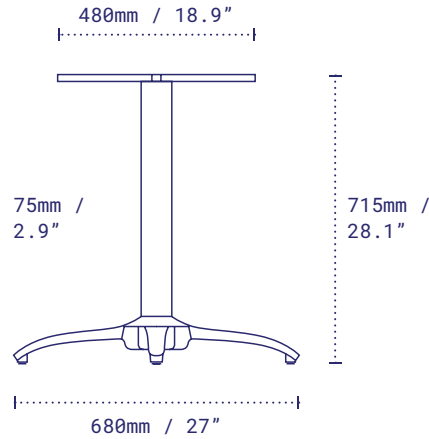

Avenue 27

AVAL27[CC*] : DINING HEIGHT

The Avenue self-stabilising table base seamlessly blends classic architectural design with a modern practicality. Crafted to high-quality standards, the Avenue is a versatile choice for various settings.

Pictured: Avenue 27 Dining Height, Sandstone Black.

DETAILS

Material	Aluminium – Alodine protection with Powder Coat
Next-Level Protection also available	Aluminium – 3M Scotchkote protection with Powder Coat
Height excl. table top	715mm / 28.1"
Base diameter	680mm / 27"
Column width	75mm / 2.9"
Top plate	Fixed
Net weight	5.1kg / 11.2lbs
Max recommended table top	<input type="radio"/> 1066mm / 42" <input type="checkbox"/> 914mm / 36"
Resources	no-rock.com/product/avenue

PACKAGING

Carton	600 x 600 x 100mm / 23.6 x 23.6 x 3.9" x Box 1
Gross weight	6.3kg / 13.8lbs

STANDARD COLOUR RANGE

- Metallic Silver**
Code: AVAL27SI
- Sandstone Black**
Code: AVAL27BK

NON-STANDARD COLOUR RANGE

Pictured: Avenue 27 Dining Height, Sandstone Black.

DETAILS

	Material	Aluminium – Alodine protection with Powder Coat
	Next-Level Protection	Aluminium – 3M Scotchkote protection with Powder Coat also available
	Height	915mm / 36" Counter excl. table top
	Base diameter	680mm / 27"
	Column width	75mm / 2.9"
	Top plate	Fixed
	Net weight	5.3kg / 11.7lbs
	Resources	no-rock.com/product/avenue