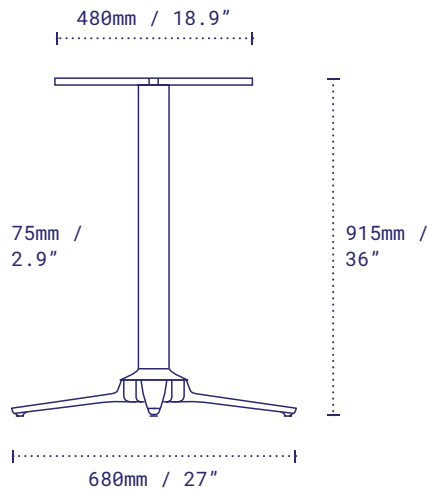

Esplanade 27

ESAL27[CC*]C : COUNTER HEIGHT

Classic and architectural, the NOROCK Esplanade self-stabilising table base exemplifies prestige. Elegant, established and confident, the Esplanade is suited to the sophisticated dining experience.

Pictured: Esplanade 27 Dining Height, Sandstone Black.

DETAILS

Material	Aluminium – Alodine protection with Powder Coat
Next-Level Protection also available	Aluminium – 3M Scotchkote protection with Powder Coat
Height excl. table top	915mm / 36" Counter
Base diameter	680mm / 27"
Column width	75mm / 2.9"
Top plate	Fixed
Net weight	5.1kg / 11.2lbs
Resources	no-rock.com/product/esplanade

PACKAGING

Carton	510 x 510 x 100mm / 20.0 x 20.0 x 3.9" x Box 1 83 x 84 x 880mm / 3.2 x 3.3 x 34.6" x Box 2
Gross weight	6.3kg / 13.8lbs

STANDARD COLOUR RANGE

- **Metallic Silver**
  Code: ESAL27SIC
- **Sandstone Black**
  Code: ESAL27BKC

NON-STANDARD COLOUR RANGE

- **Antique Bronze**
  Code: ESAL27ABC
- **Ash Grey**
  Code: ESAL27AGC
- **Jarrah Brown**
  Code: ESAL27JHC
- **Leeuwin Blue**
  Code: ESAL27LWC
- **Peppermint Green**
  Code: ESAL27PMC
- **Pindan Red**
  Code: ESAL27PDC
- **Rust**
  Code: ESAL27RUC
- **White**
  Code: ESAL27WHC

NR MARKETING PTY LTD
NOROCK USA LLC

INFO@NO-ROCK.COM
NO-ROCK.COM

SEPTEMBER 2023

All product information is correct at the time of printing but may be subject to change without notice. For the latest information please visit our website.