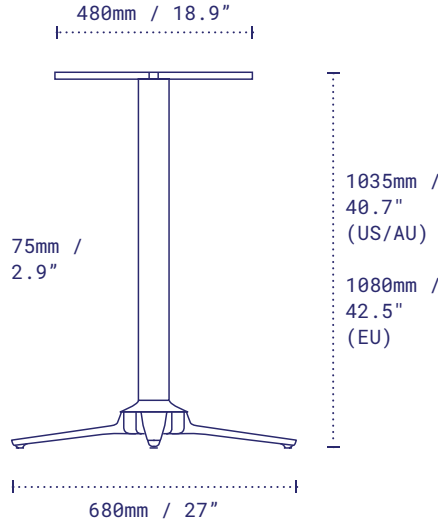

## DETAILS

|   |   |
|---|---|
| <b>Material</b>                             | Aluminium – Alodine protection with Powder Coat                                   |
| <b>Next-Level Protection</b> also available | Aluminium – 3M Scotchkote protection with Powder Coat                             |
| <b>Height</b> excl. table top               | 915mm / 36" Counter   |
| <b>Base diameter</b>                        | 680mm / 27"   |
| <b>Column width</b>                         | 75mm / 2.9"   |
| <b>Top plate</b>                            | Fixed   |
| <b>Net weight</b>                           | 5.1kg / 11.2lbs   |
| <b>Resources</b>                            | <a href="https://no-rock.com/product/esplanade">no-rock.com/product/esplanade</a> |

# Esplanade 27

ESAL27[CC\*]B : BAR HEIGHT

Classic and architectural, the NOROCK Esplanade self-stabilising table base exemplifies prestige. Elegant, established and confident, the Esplanade is suited to the sophisticated dining experience.

## DETAILS

|   |   |
|---|---|
| <b>Material</b>                             | Aluminium – Alodine protection with Powder Coat                                   |
| <b>Next-Level Protection</b> also available | Aluminium – 3M Scotchkote protection with Powder Coat                             |
| <b>Height</b> excl. table top               | 1035mm / 40.7" Bar<br>1080mm / 42.5" Bar (EU only)                                |
| <b>Base diameter</b>                        | 680mm / 27"   |
| <b>Column width</b>                         | 75mm / 2.9"   |
| <b>Top plate</b>                            | Fixed   |
| <b>Net weight</b>                           | 5.4kg / 11.9lbs   |
| <b>Max recommended table top</b>            | ○ 914mm / 36"<br>□ 762mm / 30"  |
| <b>Resources</b>                            | <a href="https://no-rock.com/product/esplanade">no-rock.com/product/esplanade</a> |