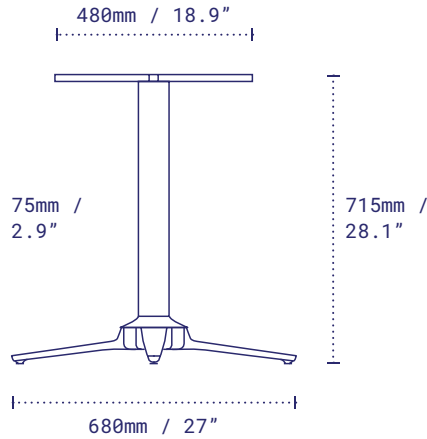

# Esplanade 27

ESAL27[CC\*] : DINING HEIGHT

Classic and architectural, the NOROCK Esplanade self-stabilising table base exemplifies prestige. Elegant, established and confident, the Esplanade is suited to the sophisticated dining experience.

## DETAILS

|   |   |
|---|---|
| <b>Material</b>                             | Aluminium – Alodine protection with Powder Coat                                   |
| <b>Next-Level Protection</b> also available | Aluminium – 3M Scotchkote protection with Powder Coat                             |
| <b>Height</b><br>excl. table top            | 715mm / 28.1"   |
| <b>Base diameter</b>                        | 680mm / 27"   |
| <b>Column width</b>                         | 75mm / 2.9"   |
| <b>Top plate</b>                            | Fixed   |
| <b>Net weight</b>                           | 4.8kg / 10.5lbs   |
| <b>Max recommended table top</b>            | <input type="radio"/> 1066mm / 42"<br><input type="checkbox"/> 914mm / 36"        |
| <b>Resources</b>                            | <a href="https://no-rock.com/product/esplanade">no-rock.com/product/esplanade</a> |

## PACKAGING

|                     |  |
|---------------------|--|
| <b>Carton</b>       | 600 x 600 x 100mm /<br>23.6 x 23.6 x 3.9"<br>x Box 1 |
| <b>Gross weight</b> | 6.0kg / 13.2lbs                                      |

## PACKAGING

|                     |   |
|---------------------|---|
| <b>Carton</b>       | 510 x 510 x 100mm / 20.0 x 20.0 x 3.9" x Box 1<br>83 x 84 x 880mm / 3.2 x 3.3 x 34.6" x Box 2 |
| <b>Gross weight</b> | 6.3kg / 13.8lbs   |