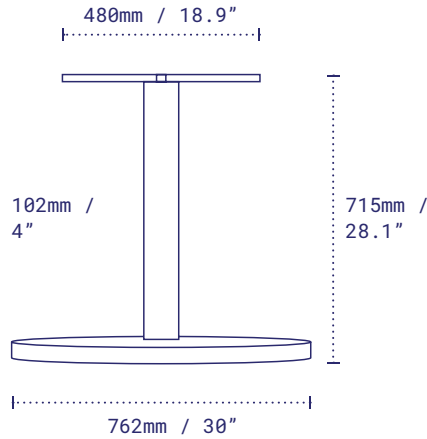

Lunar 30

LNST30[CC*] : DINING HEIGHT

Lunar 30 features NOROCK's self-stabilising technology in a meticulously crafted disc-shaped base. Its generous size and stability make it the ideal choice for banquet-sized dining.

Pictured: Lunar 30 Dining Height, Sandstone Black.

DETAILS

Material	Steel – Zinc Plated Disc, Zinc Phosphate Column, Zinc Phosphate Top Plate
Next-Level Protection	Steel – Zinc Plated Disc, Zinc Plated column, Zinc Phosphate Top Plate also available
Height	715mm / 28.1" excl. table top
Base diameter	762mm / 30"
Column width	102mm / 4"
Top plate	Fixed
Net weight	34.3kg / 75.5lbs
Max recommended table top	<input type="radio"/> 1500mm / 59" <input type="checkbox"/> 1219mm / 48"
Resources	no-rock.com/product/lunar

PACKAGING

Carton	780 x 780 x 170mm / 30.7 x 30.7 x 6.7" x Box 1
Gross weight	37kg / 81.5lbs

STANDARD COLOUR RANGE

- Metallic Silver**
Code: LNST30SI
- Sandstone Black**
Code: LNST30BK

NON-STANDARD COLOUR RANGE