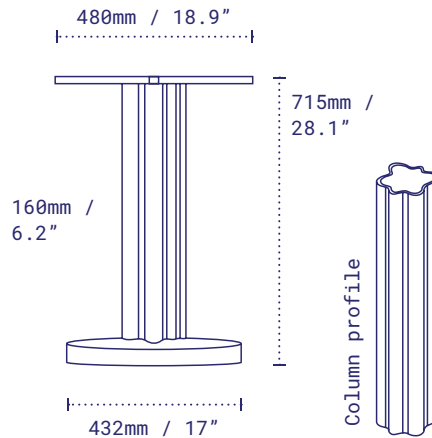

NRXTMH17[CC*] : DINING HEIGHT

NOROCK are celebrating their geographic origins, the unique West Australian coastline, with NRxTMH, a limited-release self-stabilising table base in collaboration with award-winning designers Tom Mark Henry.

Pictured: NRxTMH 21 Dining Height, Pindan Red.

DETAILS

	Material	Steel + Aluminium – Zinc Plated Disc, Alodine Column, Alodine Top Plate
	Next-Level Protection	Steel + Aluminium – 3M Scotchkote also available
	Height	715mm / 28.1" excl. table top
	Base diameter	432mm / 17"
	Column width	75mm / 2.9"
	Top plate	Fixed
	Net weight	10.4kg / 22.9lbs
	Max recommended table top	○ 800mm / 32" □ 700mm / 28"
	Resources	no-rock.com/product/nrxrtmh

PACKAGING

	Carton	600 x 600 x 190mm – 23.6 x 23.6 x 7.4" x Box 1 135 x 155 x 690mm – 5.3 x 6.1 x 27.2" x Box 2
	Gross weight	11.7kg / 25.8lbs

STANDARD COLOUR RANGE

- **Jarrah Brown**
  Code: NRXTMH17JH
- **Sandstone Black**
  Code: NRXTMH17BK
- **Leeuwin Blue**
  Code: NRXTMH17LW
- **Peppermint Green**
  Code: NRXTMH17PM
- **Pindan Red**
  Code: NRXTMH17PD

SPECIAL COLOUR RANGE

- **Brass**
  Code: NRXTMH17BR