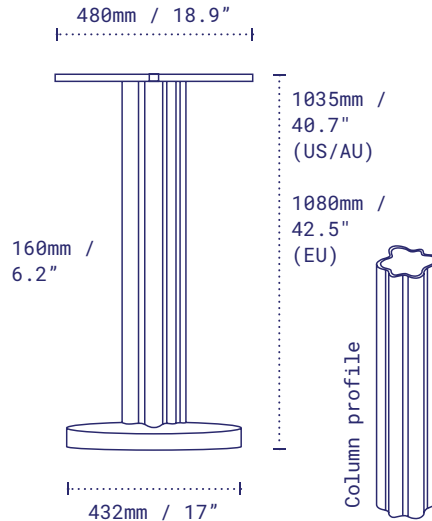

NRXTMH17[CC*]B : BAR HEIGHT

NOROCK are celebrating their geographic origins, the unique West Australian coastline, with NRxTMH, a limited-release self-stabilising table base in collaboration with award-winning designers Tom Mark Henry.

Pictured: NRxTMH 21 Dining Height, Pindan Red.

DETAILS

	Material	Steel + Aluminium – Zinc Plated Disc, Alodine Column, Alodine Top Plate
	Next-Level Protection	Steel + Aluminium – 3M Scotchkote also available
	Height	1035mm / 40.7" Bar excl. table top 1080mm / 42.5" Bar (EU only)
	Base diameter	432mm / 17"
	Column width	75mm / 2.9"
	Top plate	Fixed
	Net weight	11.7kg / 25.8lbs
	Max recommended table top	☐ 600mm / 24" ☐ 800mm / 32"
	Resources	no-rock.com/product/nrxrtmh

PACKAGING

	Carton	450 x 450 x 70mm / 17.7 x 17.7 x 2.7" x Box 1 135 x 155 x 1060mm – 5.3 x 6.1 x 41.7" x Box 2
	Gross weight	12.6kg / 27.7lbs

STANDARD COLOUR RANGE

- **Jarrah Brown**
  Code: NRXTMH17JHB
- **Sandstone Black**
  Code: NRXTMH17BKB
- **Leeuwin Blue**
  Code: NRXTMH17LWB
- **Peppermint Green**
  Code: NRXTMH17PMB
- **Pindan Red**
  Code: NRXTMH17PDB

SPECIAL COLOUR RANGE

- **Brass**
  Code: NRXTMH17BRB