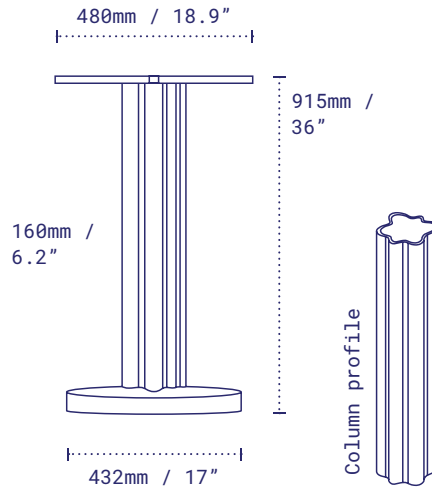

NRXTMH17[CC*]C : COUNTER HEIGHT

NOROCK are celebrating their geographic origins, the unique West Australian coastline, with NRxTMH, a limited-release self-stabilising table base in collaboration with award-winning designers Tom Mark Henry.

Pictured: NRxTMH 21 Dining Height, Pindan Red.

DETAILS

	Material	Steel + Aluminium – Zinc Plated Disc, Alodine Column, Alodine Top Plate
	Next-Level Protection	Steel + Aluminium – 3M Scotchkote also available
	Height	915mm / 36" Counter excl. table top
	Base diameter	432mm / 17"
	Column width	75mm / 2.9"
	Top plate	Fixed
	Net weight	11.1kg / 24.4lbs
	Resources	no-rock.com/product/nrxrtmh

PACKAGING

	Carton	450 x 450 x 70mm / 17.7 x 17.7 x 2.7" x Box 1 135 x 155 x 900mm – 5.3 x 6.1 x 35.4" x Box 2
	Gross weight	11.9kg / 26.2lbs

STANDARD COLOUR RANGE

	Jarrah Brown Code: NRXTMH17JHC		Sandstone Black Code: NRXTMH17BKC
	Leeuwin Blue Code: NRXTMH17LWC		
	Peppermint Green Code: NRXTMH17PMC		
	Pindan Red Code: NRXTMH17PDC		

SPECIAL COLOUR RANGE

	Brass Code: NRXTMH17BRC