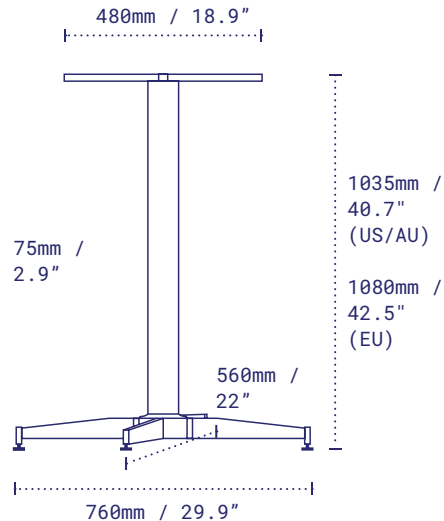

## DETAILS

<b>Material</b>	Steel – Zinc Plated Legs, Zinc Phosphate Column and Top Plate
<b>Next-Level Protection</b>	Steel – Zinc Plated Legs, Zinc Plated Column, also available Zinc Phosphate Top Plate
<b>Height</b>	915mm / 36" Counter excl. table top
<b>Base diameter</b>	560 x 762mm / 22 x 30"
<b>Column width</b>	75mm / 2.9"
<b>Top plate</b>	Fixed
<b>Net weight</b>	11.2kg / 24.7lbs
<b>Resources</b>	<a href="https://no-rock.com/product/parkway">no-rock.com/product/parkway</a>

## PACKAGING

<b>Carton</b>	570 x 800 x 100mm / 22 x 32 x 4" x Box 1 83 x 84 x 795mm / 3.2 x 3.3 x 31.2" x Box 2
<b>Gross weight</b>	12.4kg / 27.3lbs

# Parkway 22x30

PWST2230[CC\*]B : BAR HEIGHT

The Parkway 22x30 is your answer to booth seating while ensuring stability. Parkway 22x30 is angular and architectural with exposed componentry and is perfect for rectangular table tops.

## DETAILS

<b>Material</b>	Steel – Zinc Plated Legs, Zinc Phosphate Column and Top Plate
<b>Next-Level Protection</b>	Steel – Zinc Plated Legs, Zinc Plated Column, also available Zinc Phosphate Top Plate
<b>Height</b>	1035mm / 40.7" Bar excl. table top 1080mm / 42.5" Bar (EU only)
<b>Base diameter</b>	560 x 762mm / 22 x 30"
<b>Column width</b>	75mm / 2.9"
<b>Top plate</b>	Fixed
<b>Net weight</b>	11.4kg / 25.2lbs
<b>Max recommended table top</b>	609 x 914mm / 24 x 36"
<b>Resources</b>	<a href="https://no-rock.com/product/parkway">no-rock.com/product/parkway</a>