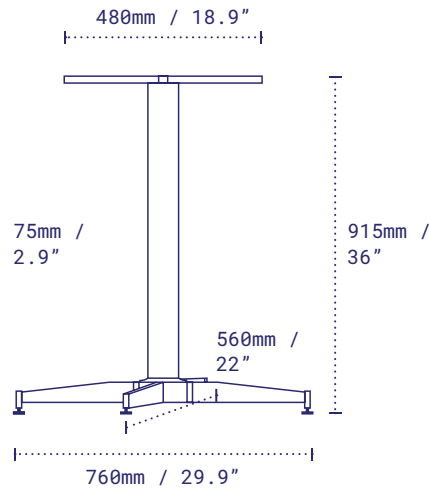

## DETAILS

<b>Material</b>	Steel – Zinc Plated Legs, Zinc Phosphate Column and Top Plate
<b>Next-Level Protection</b>	Steel – Zinc Plated Legs, Zinc Plated Column, also available Zinc Phosphate Top Plate
<b>Height</b>	715mm / 28.1" excl. table top
<b>Base diameter</b>	560 x 762mm / 22 x 30"
<b>Column width</b>	75mm / 2.9"
<b>Top plate</b>	Fixed
<b>Net weight</b>	10.7kg / 23.6lbs
<b>Max recommended table top</b>	700 x 1220mm - 28 x 48"
<b>Resources</b>	<a href="https://no-rock.com/product/parkway">no-rock.com/product/parkway</a>

# Parkway 22x30

PWST2230[CC\*]C : COUNTER HEIGHT

Pictured: Parkway 22x30 Dining Height, Sandstone Black.

The Parkway 22x30 is your answer to booth seating while ensuring stability. Parkway 22x30 is angular and architectural with exposed componentry and is perfect for rectangular table tops.

## DETAILS

<b>Material</b>	Steel – Zinc Plated Legs, Zinc Phosphate Column and Top Plate
<b>Next-Level Protection</b>	Steel – Zinc Plated Legs, Zinc Plated Column, also available Zinc Phosphate Top Plate
<b>Height</b>	915mm / 36" Counter excl. table top
<b>Base diameter</b>	560 x 762mm / 22 x 30"
<b>Column width</b>	75mm / 2.9"
<b>Top plate</b>	Fixed
<b>Net weight</b>	11.2kg / 24.7lbs
<b>Resources</b>	<a href="https://no-rock.com/product/parkway">no-rock.com/product/parkway</a>

## PACKAGING

<b>Carton</b>	570 x 800 x 100mm / 22 x 32 x 4" x Box 1 83 x 84 x 795mm / 3.2 x 3.3 x 31.2" x Box 2
<b>Gross weight</b>	12.4kg / 27.3lbs