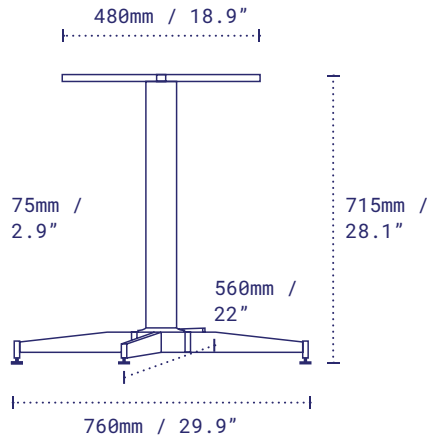

# Parkway 22x30

PWST2230[CC\*] : DINING HEIGHT

Pictured: Parkway 22x30 Dining Height, Sandstone Black.

The Parkway 22x30 is your answer to booth seating while ensuring stability. Parkway 22x30 is angular and architectural with exposed componentry and is perfect for rectangular table tops.

## DETAILS

<b>Material</b>	Steel – Zinc Plated Legs, Zinc Phosphate Column and Top Plate
<b>Next-Level Protection</b>	Steel – Zinc Plated Legs, Zinc Plated Column, also available Zinc Phosphate Top Plate
<b>Height</b>	715mm / 28.1" excl. table top
<b>Base diameter</b>	560 x 762mm / 22 x 30"
<b>Column width</b>	75mm / 2.9"
<b>Top plate</b>	Fixed
<b>Net weight</b>	10.7kg / 23.6lbs
<b>Max recommended table top</b>	700 x 1220mm - 28 x 48"
<b>Resources</b>	<a href="https://no-rock.com/product/parkway">no-rock.com/product/parkway</a>

## PACKAGING

<b>Carton</b>	570 x 680 x 100mm / 22.4 x 26.7 x 3.9" x Box 1
<b>Gross weight</b>	12.9kg / 28.4lbs

## PACKAGING

<b>Carton</b>	570 x 800 x 100mm / 22 x 32 x 4" x Box 1 83 x 84 x 795mm / 3.2 x 3.3 x 31.2" x Box 2
<b>Gross weight</b>	12.4kg / 27.3lbs