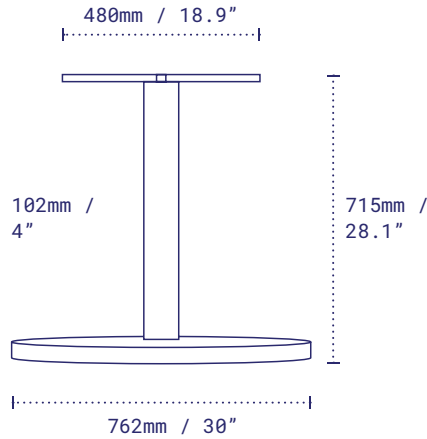

Lunar 30

LNST30[CC*] : DINING HEIGHT

Lunar 30 features NOROCK's self-stabilising technology in a meticulously crafted disc-shaped base. Its generous size and stability make it the ideal choice for banquet-sized dining.

Pictured: Lunar 30 Dining Height, Sandstone Black.

DETAILS

Material	Steel – Zinc Plated Disc, Zinc Phosphate Column, Zinc Phosphate Top Plate
Next-Level Protection	Available on Request
Height excl. table top	715mm / 28.1"
Base diameter	762mm / 30"
Column width	102mm / 4"
Top plate	Fixed
Net weight	34.3kg / 75.5lbs
Max recommended table top	<input type="radio"/> 1500mm / 59" <input type="checkbox"/> 1219mm / 48"
Resources	no-rock.com/product/lunar

PACKAGING

Carton	780 x 780 x 170mm / 30.7 x 30.7 x 6.7" x Box 1
Gross weight	37kg / 81.5lbs

STANDARD COLOUR RANGE

- Metallic Silver**
Code: LNST30SI
- Sandstone Black**
Code: LNST30BK

NON-STANDARD COLOUR RANGE