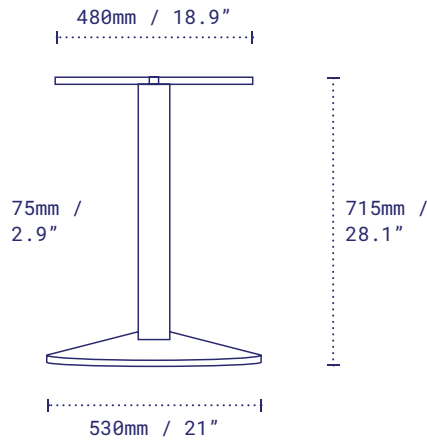

SLST21[CC*] : DINING HEIGHT

Sol is your go-to for maximising space. Our neat cone-shaped disc base allows for our self-stabilising technology to sit under the column, like our x-bases, and then run seamlessly flush to the ground at the feet.

Pictured: Sol 21 Dining Height, Sandstone Black.

DETAILS

Material	Steel – Zinc Phosphate Disc and Column, Alodine Top Plate
Next-Level Protection	Available on Request
Height excl. table top	715mm / 28.1"
Base diameter	530mm / 21"
Column width	75mm / 2.9"
Top plate	Fixed
Net weight	10.3kg / 22.7lbs
Max recommended table top	☐ 914mm / 36" ☐ 800mm / 32"
Resources	no-rock.com/product/sol

PACKAGING

Carton	650 x 650 x 100mm / 25.6 x 25.6 x 3.9" x Box 1
Gross weight	11.8kg / 26.0lbs

STANDARD COLOUR RANGE

Sandstone Black
Code: SLST21BK

NON-STANDARD COLOUR RANGE

Antique Bronze
Code: SLST21AB

Ash Grey
Code: SLST21AG

Jarrah Brown
Code: SLST21JH

Leeuwin Blue
Code: SLST21LW

Metallic Silver
Code: SLST21SI

SPECIAL COLOUR RANGE

Brass
Code: SLST21BR

Peppermint Green
Code: SLST21PM

Pindan Red
Code: SLST21PD

Rust
Code: SLST21RU

White
Code: SLST21WH