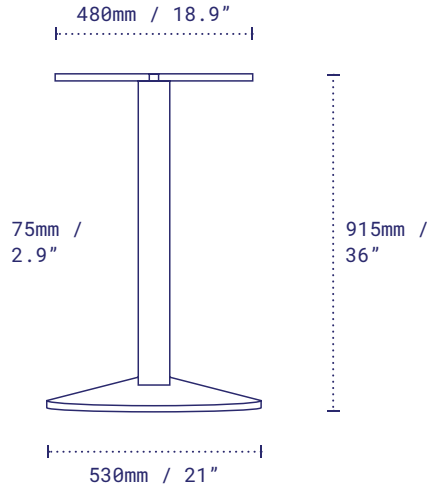

SLST21[CC*]C : COUNTER HEIGHT

Sol is your go-to for maximising space. Our neat cone-shaped disc base allows for our self-stabilising technology to sit under the column, like our x-bases, and then run seamlessly flush to the ground at the feet.

Pictured: Sol 21 Dining Height, Sandstone Black.

DETAILS

Material	Steel – Zinc Phosphate Disc and Column, Alodine Top Plate
Next-Level Protection	Available on Request
Height excl. table top	915mm / 36" Counter
Base diameter	530mm / 21"
Column width	75mm - 2.9"
Top plate	Fixed
Net weight	10.9kg / 24.0lbs
Resources	no-rock.com/product/sol

PACKAGING

Carton	550 x 550 x 100mm / 21.7 x 21.7 x 3.9" x Box 1 83 x 84 x 870mm / 3.3 x 3.3 x 34.3" x Box 2
Gross weight	12.3kg / 27.1lbs

STANDARD COLOUR RANGE

Sandstone Black
Code: SLST21BKC

NON-STANDARD COLOUR RANGE

Antique Bronze
Code: SLST21ABC

Ash Grey
Code: SLST21AGC

Jarrah Brown
Code: SLST21JHC

Leeuwin Blue
Code: SLST21LWC

Metallic Silver
Code: SLST21SIC

Peppermint Green
Code: SLST21PMC

Pindan Red
Code: SLST21PDC

Rust
Code: SLST21RUC

White
Code: SLST21WHC

SPECIAL COLOUR RANGE

Brass
Code: SLST21BRC