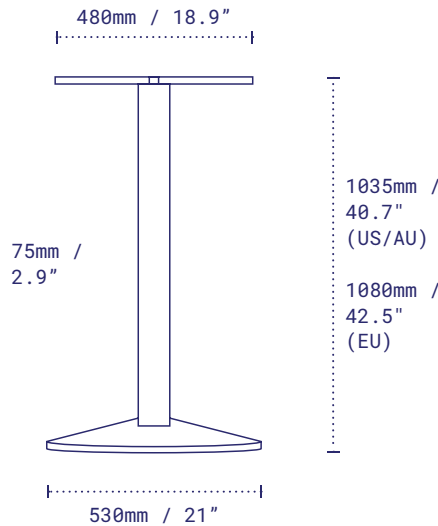

SLST21[CC*]B : BAR HEIGHT

Sol is your go-to for maximising space. Our neat cone-shaped disc base allows for our self-stabilising technology to sit under the column, like our x-bases, and then run seamlessly flush to the ground at the feet.

Pictured: Sol 21 Dining Height, Sandstone Black.

DETAILS

Material	Steel – Zinc Phosphate Disc and Column, Alodine Top Plate
Next-Level Protection	Available on Request
Height excl. table top	1035mm / 40.7" Bar 1080mm / 42.5" Bar (EU only)
Base diameter	530mm / 21"
Column width	75mm - 2.9"
Top plate	Fixed
Net weight	11.4kg / 25.1lbs
Max recommended table top	○ 762mm / 30" □ 609mm / 24"
Resources	no-rock.com/product/sol

PACKAGING

Carton	550 x 550 x 100mm / 21.7 x 21.7 x 3.9" x Box 1 83 x 84 x 1040mm / 3.3 x 3.3 x 41.0" x Box 2
Gross weight	12.9kg / 28.4lbs

STANDARD COLOUR RANGE

Sandstone Black
Code: SLST21BKB

NON-STANDARD COLOUR RANGE

Antique Bronze
Code: SLST21ABB

Ash Grey
Code: SLST21AGB

Jarrah Brown
Code: SLST21JHB

Leeuwin Blue
Code: SLST21LWB

Metallic Silver
Code: SLST21SIB

Peppermint Green
Code: SLST21PMB

Pindan Red
Code: SLST21PDB

Rust
Code: SLST21RUB

White
Code: SLST21WHB

SPECIAL COLOUR RANGE

Brass
Code: SLST21BRB