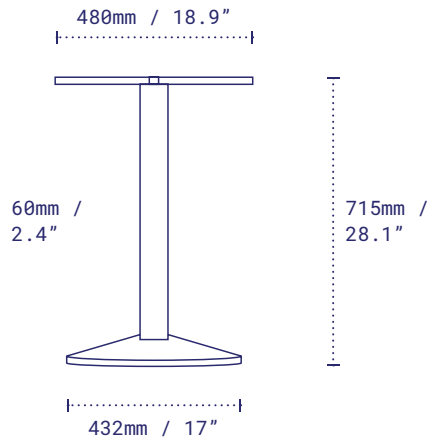

SLST17[CC\*] : DINING HEIGHT

Sol is your go-to for maximising space. Our neat cone-shaped disc base allows for our self-stabilising technology to sit under the column, like our x-bases, and then run seamlessly flush to the ground at the feet.

## DETAILS

Material	Steel – Zinc Phosphate Disc and Column, Alodine Top Plate
Next-Level Protection	Available on Request
Height excl. table top	715mm / 28.1"
Base diameter	432mm / 17"
Column width	60mm - 2.4"
Top plate	Fixed
Net weight	9.1kg / 20.1lbs
Max recommended table top	<input type="radio"/> 762mm / 30" <input type="checkbox"/> 660mm / 26"
Resources	<a href="https://no-rock.com/product/sol">no-rock.com/product/sol</a>

## PACKAGING

Carton	530 x 640 x 100mm / 20.8 x 25.2 x 3.9" x Box 1
Gross weight	10.6kg / 23.4lbs

## DETAILS

Material	Steel – Zinc Phosphate Disc and Column, Alodine Top Plate
Next-Level Protection	Available on Request
Height excl. table top	915mm / 36" Counter
Base diameter	432mm / 17"
Column width	60mm - 2.4"
Top plate	Fixed
Net weight	9.6kg / 21.3lbs
Resources	<a href="https://no-rock.com/product/sol">no-rock.com/product/sol</a>