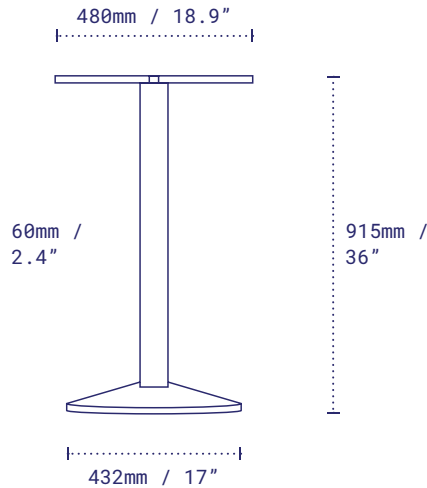

SLST17[CC*]C : COUNTER HEIGHT

Sol is your go-to for maximising space. Our neat cone-shaped disc base allows for our self-stabilising technology to sit under the column, like our x-bases, and then run seamlessly flush to the ground at the feet.

Pictured: Sol 17 Dining Height, Sandstone Black.

DETAILS

Material	Steel – Zinc Phosphate Disc and Column, Alodine Top Plate
Next-Level Protection	Available on Request
Height excl. table top	915mm / 36" Counter
Base diameter	432mm / 17"
Column width	60mm - 2.4"
Top plate	Fixed
Net weight	9.6kg / 21.3lbs
Resources	no-rock.com/product/sol

PACKAGING

Carton	450 x 450 x 90mm / 17.7 x 17.7 x 3.5" x Box 1 70 x 70 x 870mm / 2.7 x 2.7 x 34.3" x Box 2
Gross weight	10.6kg / 23.4lbs

STANDARD COLOUR RANGE

Sandstone Black
Code: SLST17BKC

NON-STANDARD COLOUR RANGE

Antique Bronze
Code: SLST17ABC

Ash Grey
Code: SLST17AGC

Jarrah Brown
Code: SLST17JHC

Leeuwin Blue
Code: SLST17LWC

Metallic Silver
Code: SLST17SIC

Peppermint Green
Code: SLST17PMC

Pindan Red
Code: SLST17PDC

Rust
Code: SLST17RUC

White
Code: SLST17WHC

SPECIAL COLOUR RANGE

Brass
Code: SLST17BRC