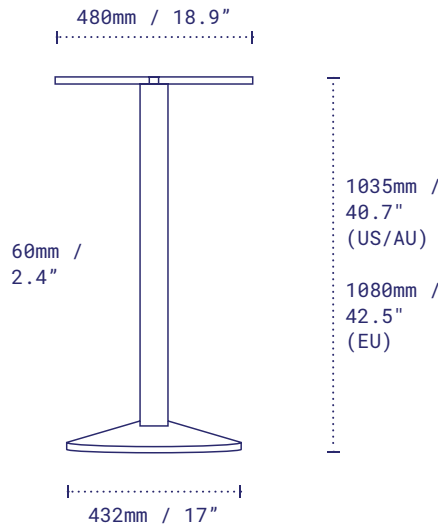

SLST17[CC*]B : BAR HEIGHT

Sol is your go-to for maximising space. Our neat cone-shaped disc base allows for our self-stabilising technology to sit under the column, like our x-bases, and then run seamlessly flush to the ground at the feet.

Pictured: Sol 17 Dining Height, Sandstone Black.

DETAILS

Material	Steel – Zinc Phosphate Disc and Column, Alodine Top Plate
Next-Level Protection	Available on Request
Height excl. table top	1035mm / 40.7" Bar 1080mm / 42.5" Bar (EU only)
Base diameter	432mm / 17"
Column width	60mm - 2.4"
Top plate	Fixed
Net weight	9.9kg / 21.8lbs
Max recommended table top	☐ 558mm / 22" ☐ 508mm / 20"
Resources	no-rock.com/product/sol

PACKAGING

Carton	450 x 450 x 90mm / 17.7 x 17.7 x 3.5" x Box 1 70 x 70 x 1035mm / 2.7 x 2.7 x 40.7" x Box 2
Gross weight	11kg / 24.2lbs

STANDARD COLOUR RANGE

Sandstone Black
Code: SLST17BKB

NON-STANDARD COLOUR RANGE

Antique Bronze
Code: SLST17ABB

Ash Grey
Code: SLST17AGB

Jarrah Brown
Code: SLST17JHB

Leeuwin Blue
Code: SLST17LWB

Metallic Silver
Code: SLST17SIB

Peppermint Green
Code: SLST17PMB

Pindan Red
Code: SLST17PDB

Rust
Code: SLST17RUB

White
Code: SLST17WHB

SPECIAL COLOUR RANGE

Brass
Code: SLST17BRB